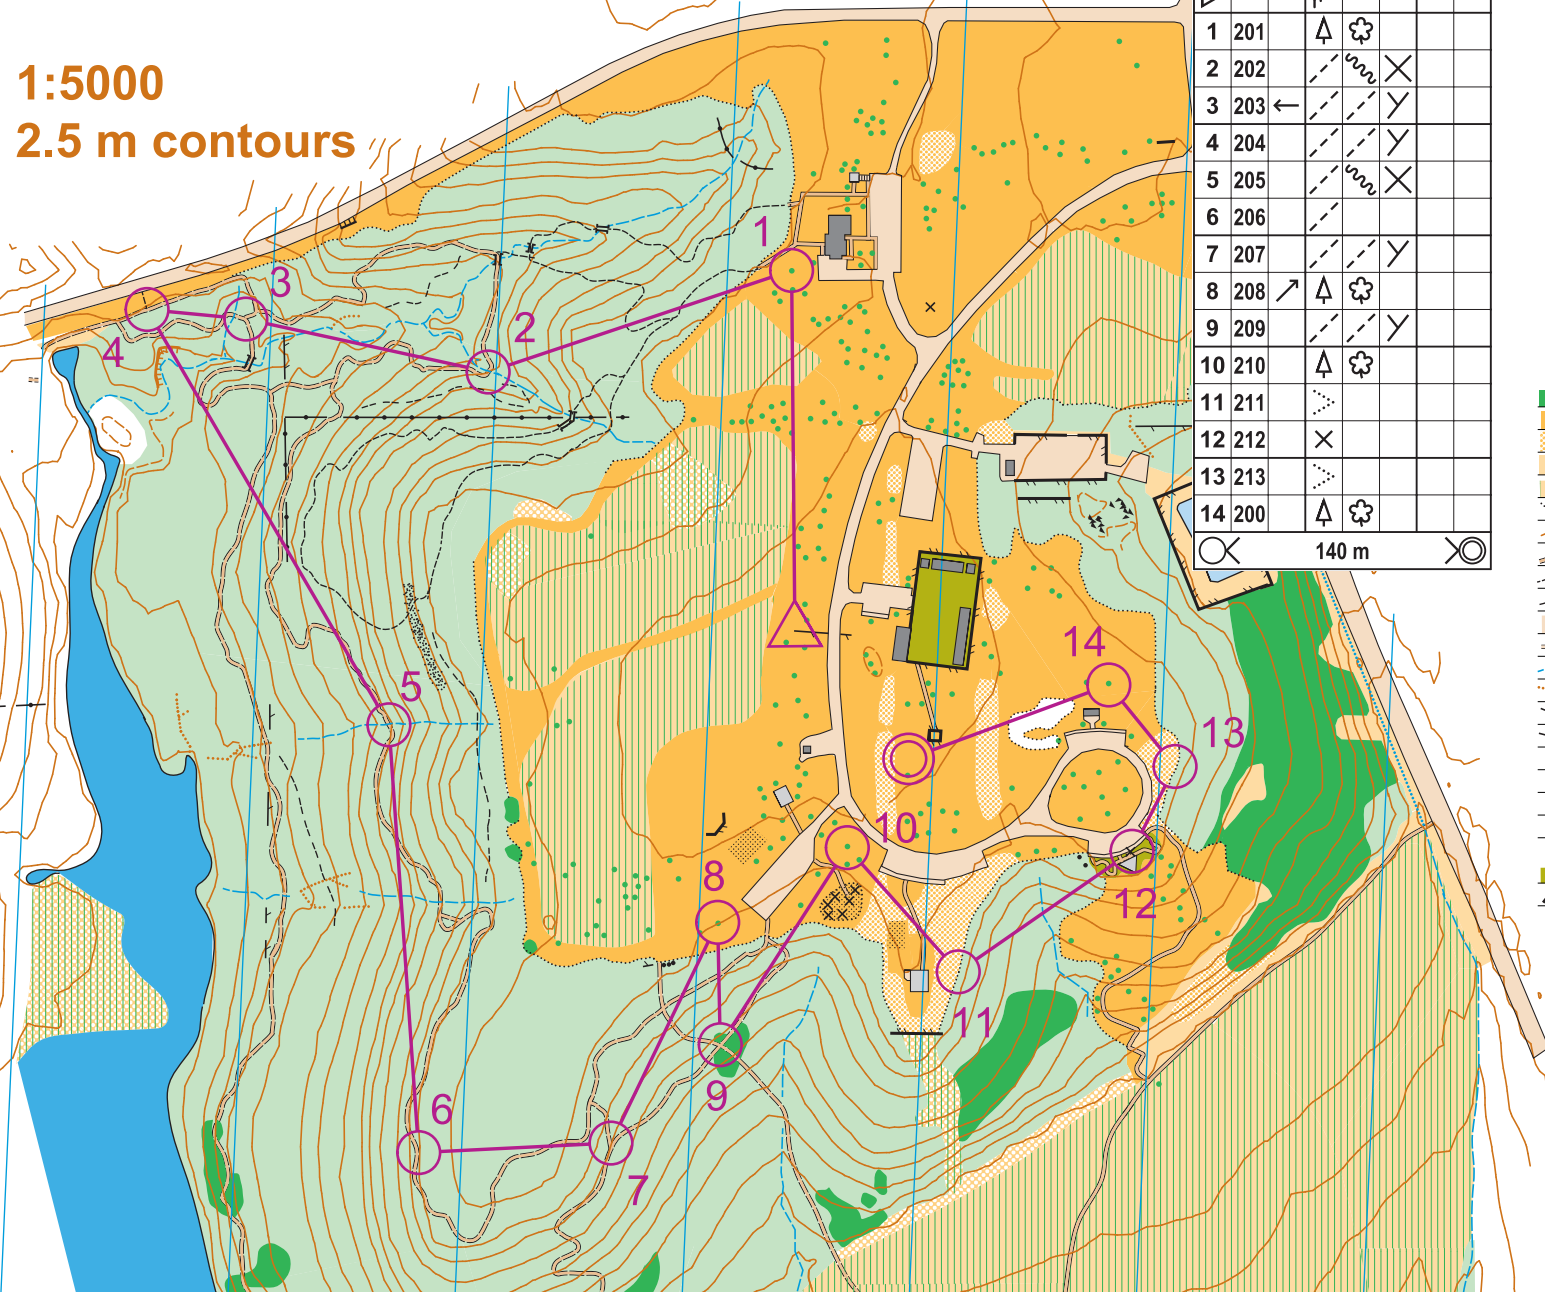

Clinton Overlook

1:5000

2.5 m contours

Overlook June 10, 2012				
Sprint		2.3 km		
1	201	▲	☼	
2	202	↘	⋈	×
3	203	←	↘	↘
4	204	↘	↘	↘
5	205	↘	⋈	×
6	206	↘		
7	207	↘	↘	↘
8	208	↗	▲	☼
9	209	↘	↘	↘
10	210	▲	☼	
11	211	⋈		
12	212	×		
13	213	⋈		
14	200	▲	☼	

- Dense vegetation
- Open area
- Open area with scattered trees
- Rough open area
- Rough open area, slow
- Distinct vegetation boundary
- Contours (2.5 meter)
- Trail
- Small trail
- Indistinct trail
- Paved area
- Footbridge
- Stream
- Ditch
- Fence
- Rock wall
- Building
- Shelter
- Distinct manmade object
- Trees
- Out of bounds area
- Uncrossable fence

← 150 meters →