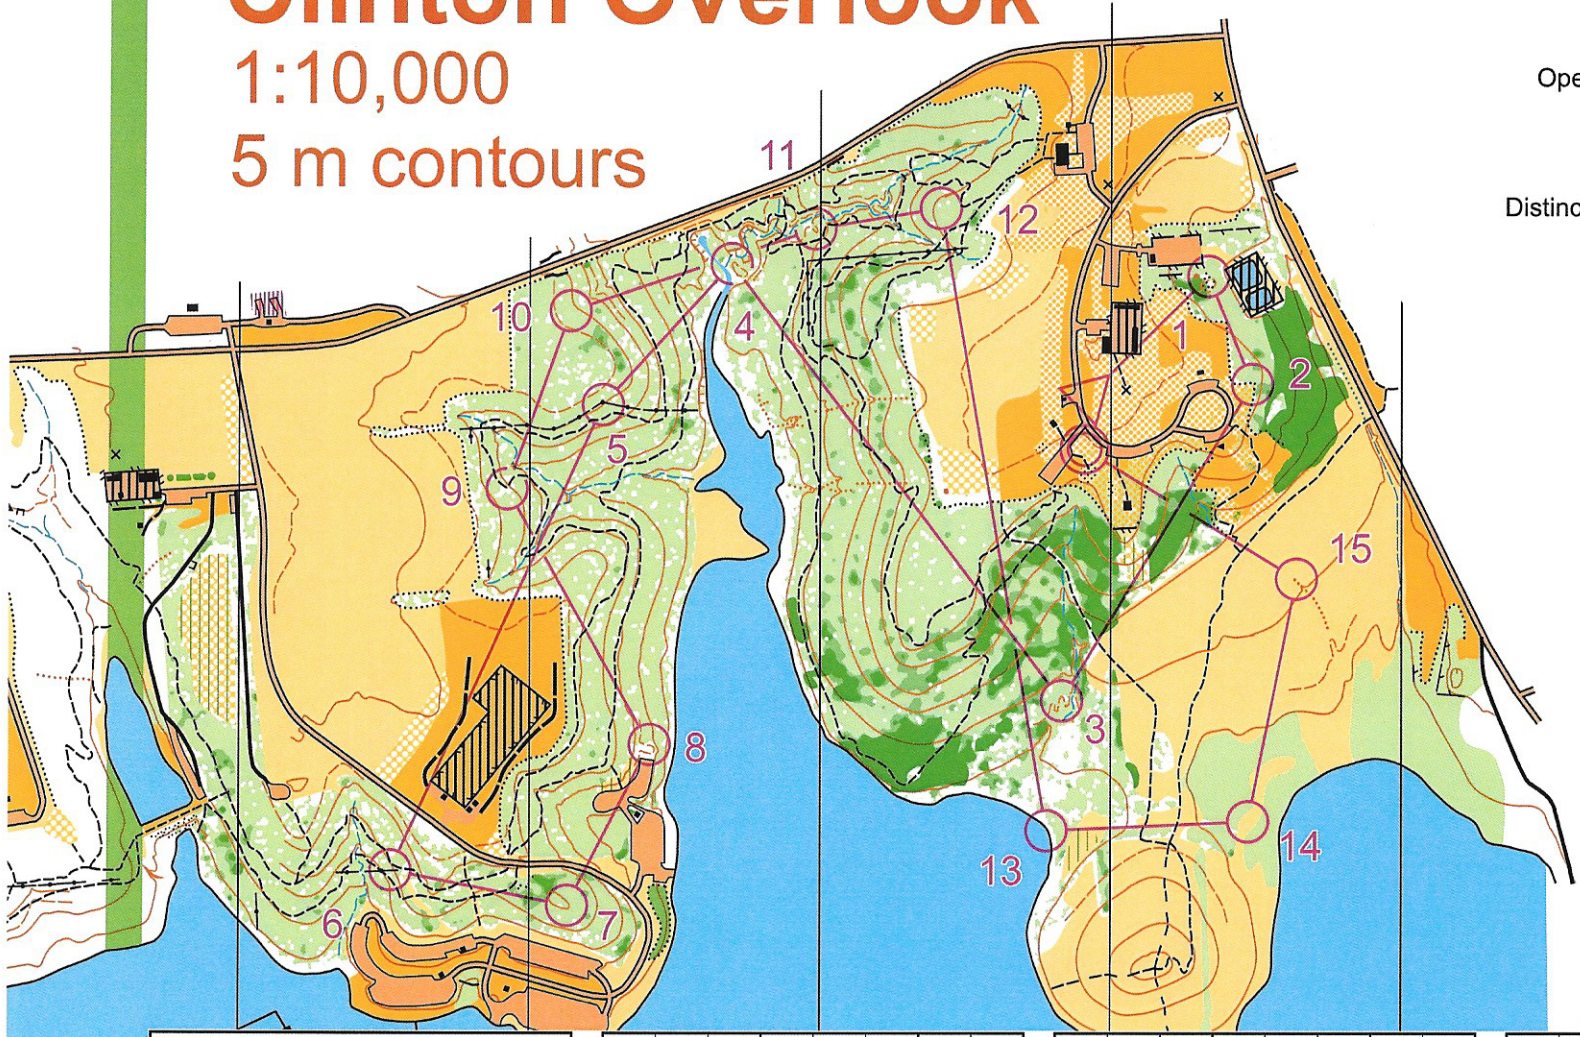

Clinton Overlook

1:10,000

5 m contours

- Open
- Rough open
- Open with scattered trees
- Slow vegetation
- Very slow vegetation
- Slow undergrowth
- Distinct vegetation boundary
- Fence
- Rockwall
- Trail
- Paved area
- Rocky ground
- Contour
- Form line
- Knolls
- Ditch
- Earth banks
- Stream
- Water
- Out of bounds
- Buildings
- Other objects

0 meters 400

Long

Clinton Overlook 2017 Feb 11			
Long	6.1 km	200 m	
1 228	•		○ ^L
2 230	▷		○

3 237		∩			
4 238	•			○	
5 240	↗			∧	
6 241	↘				
7 242	○			○	

8 243	∩			○	
9 244	↓	↘		<	
10 239	∩	∩			
11 245	↘	∩			
12 246	∩				

13 247	∩			○	
14 248	○				
15 249	∩			∧	

340 m